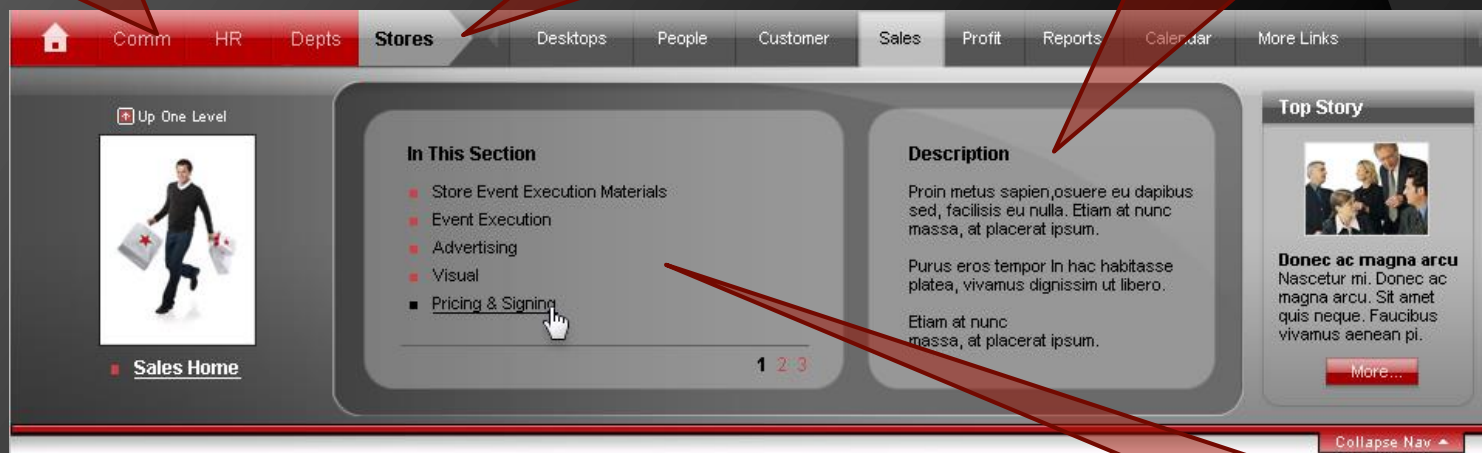

Level 1 Navigation

Only mandatory top-level nav remains on left, including link to Portal home.

Level 1 Navigation - Selected

First-level selection shows active. Siblings are eliminated and are replaced by Level 2 Navigation.

Level 2 Navigation

Second-level nav replaces first-level from the home page. Its color changes and font shrinks a bit to make the change clear.

Level 3 Navigation - Alternative

This is a variation on the numbered pagination for third-level navigation.

Level 3 Navigation

This scheme introduces the third-level navigation with description.